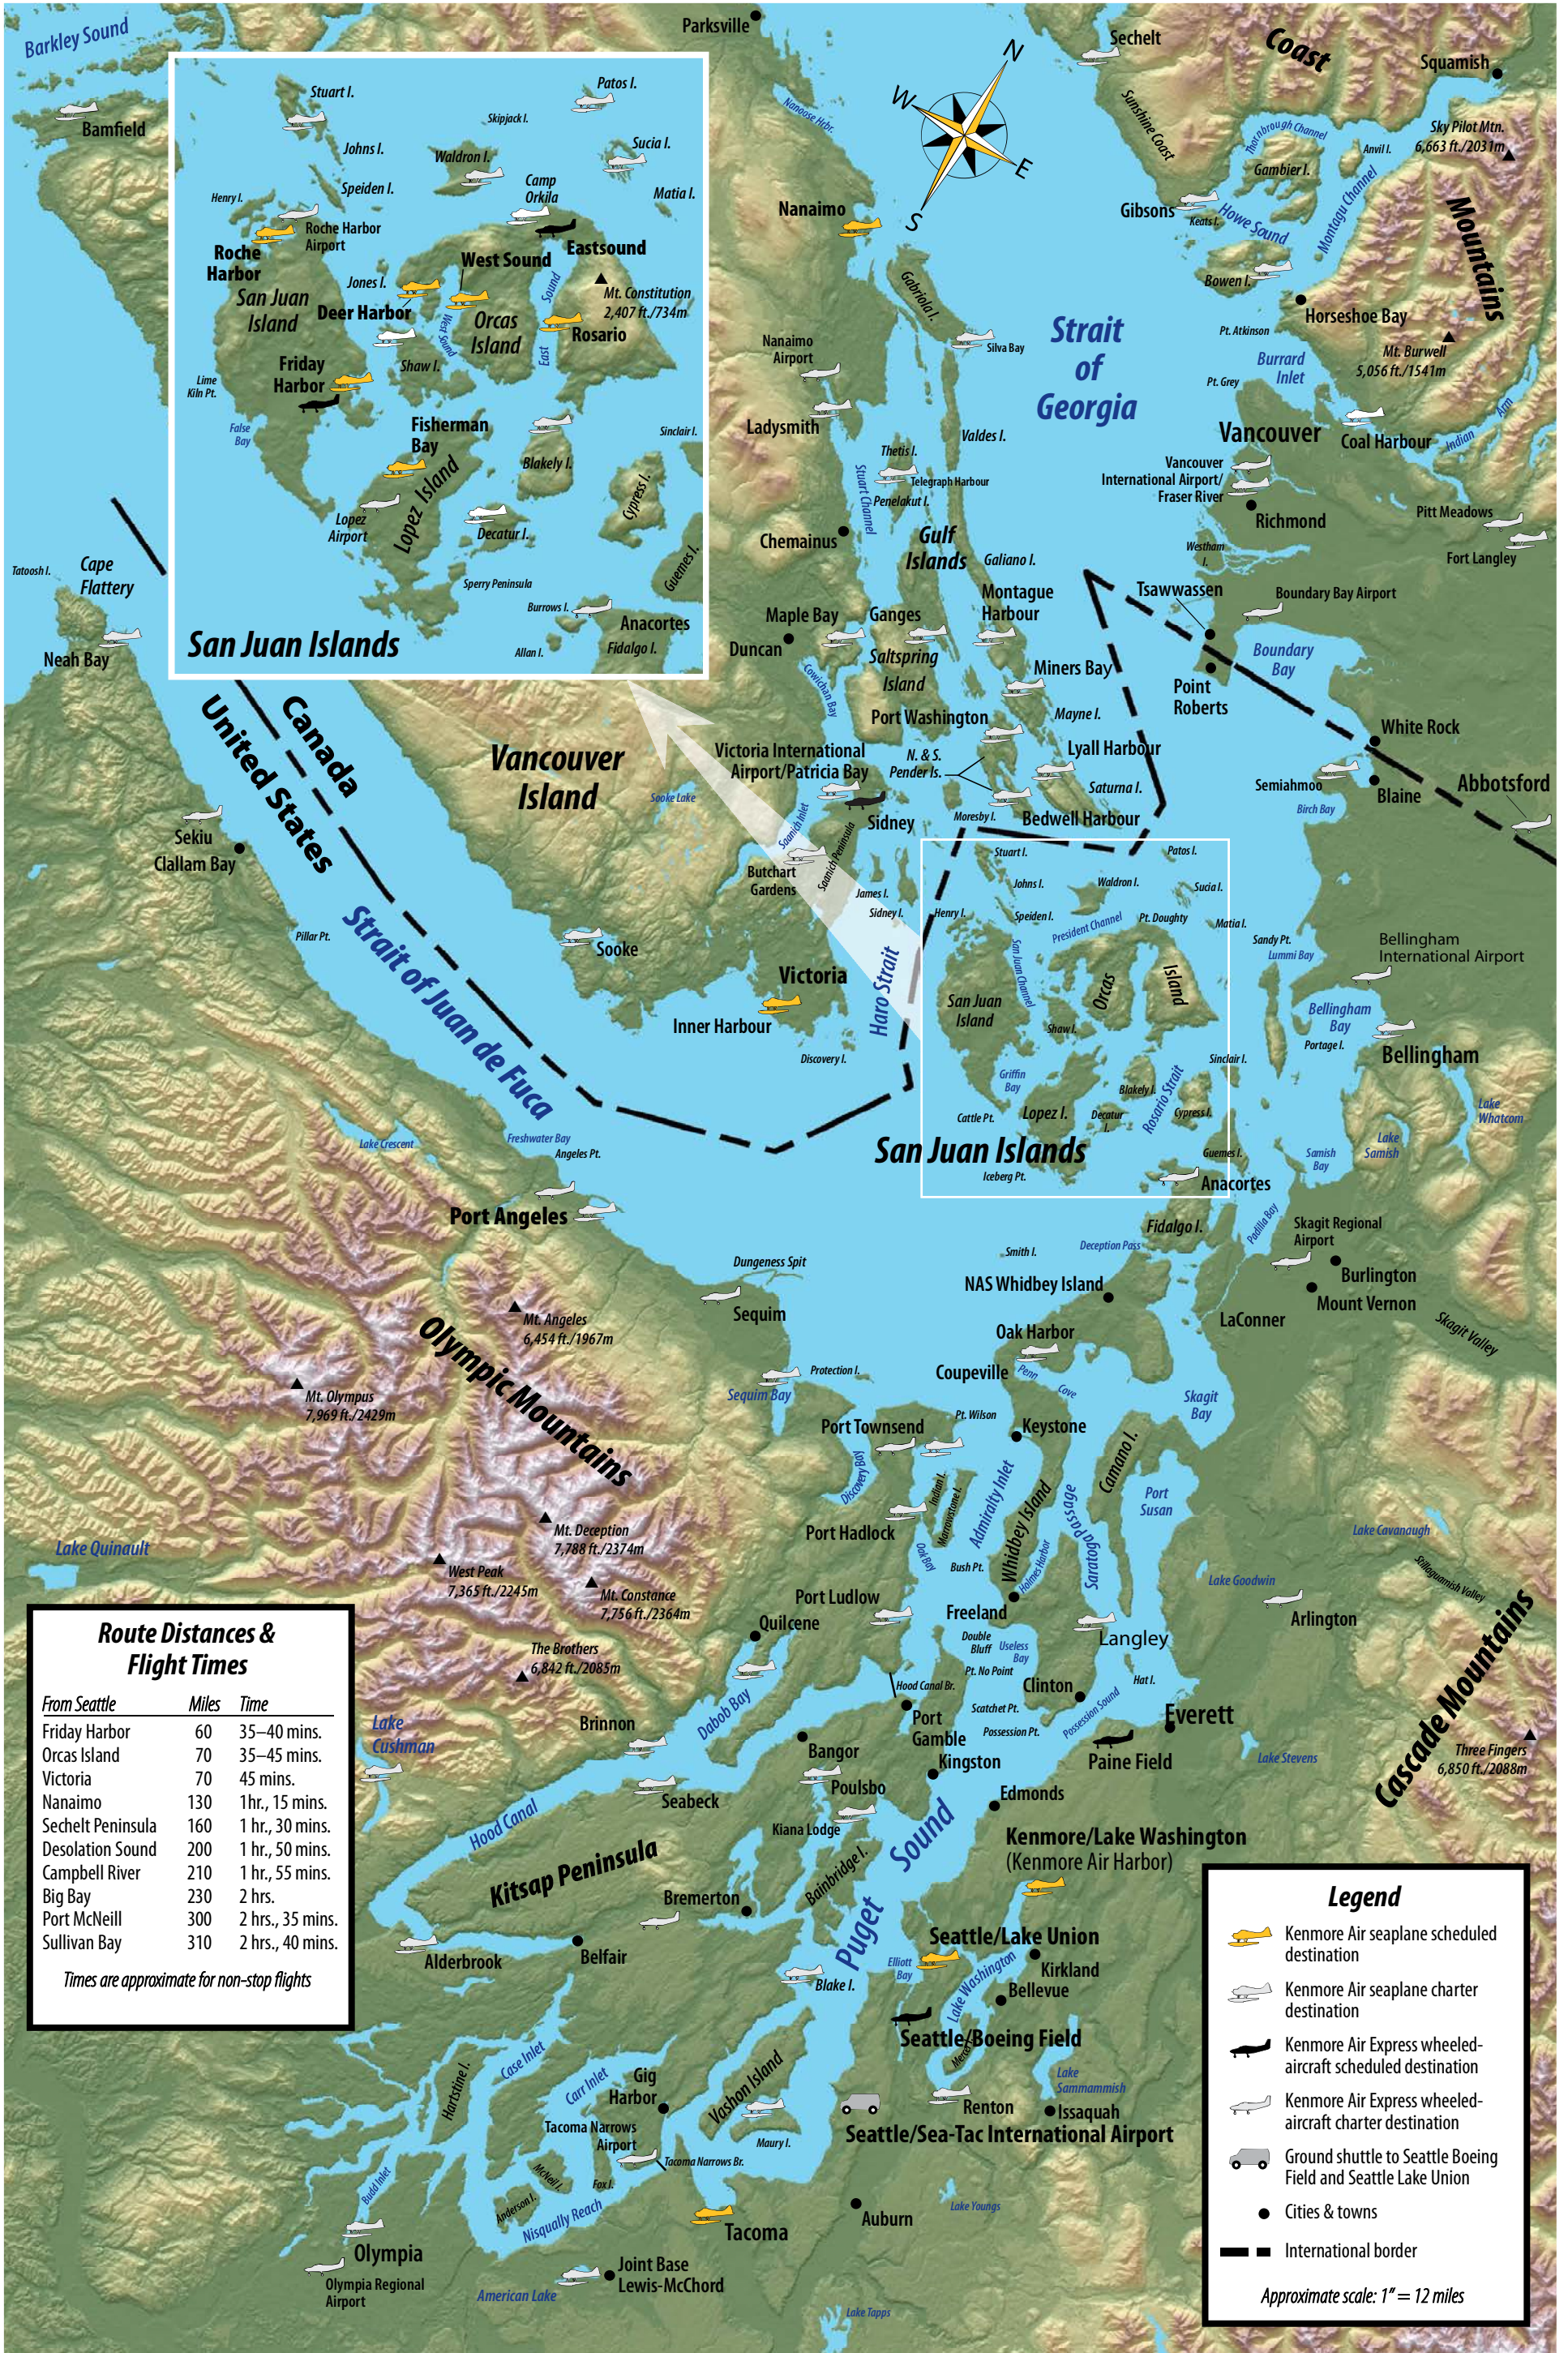

Kenmore Air Route Map: North Zone - Nanaimo to Sullivan Bay

Topographical data by True North GIS. Map ©2016 Kenmore Air Harbor, Inc. All rights reserved. Rev. 1
 For Reorder: Email: info@kenmoreair.com or call: 425-462-9175
 Rev Date: 05/2023

866.435.9524 • KenmoreAir.com

KENMORE AIR

Kenmore Air Route Map: South Zone - Olympia to Nanaimo

Route Distances & Flight Times

From Seattle	Miles	Time
Friday Harbor	60	35-40 mins.
Orcas Island	70	35-45 mins.
Victoria	70	45 mins.
Nanaimo	130	1 hr., 15 mins.
Sechart Peninsula	160	1 hr., 30 mins.
Desolation Sound	200	1 hr., 50 mins.
Campbell River	210	1 hr., 55 mins.
Big Bay	230	2 hrs.
Port McNeill	300	2 hrs., 35 mins.
Sullivan Bay	310	2 hrs., 40 mins.

Times are approximate for non-stop flights

Legend

- Kenmore Air seaplane scheduled destination
- Kenmore Air seaplane charter destination
- Kenmore Air Express wheeled-aircraft scheduled destination
- Kenmore Air Express wheeled-aircraft charter destination
- Ground shuttle to Seattle Boeing Field and Seattle Lake Union
- Cities & towns
- International border

Approximate scale: 1" = 12 miles

Topographical data by True North GIS. Map © 2016 Kenmore Air Harbor, Inc. All rights reserved. Rev. 1
 For Reorder: 05/2023
 Rev Date: 05/2023
 For Reorder: Email: info@kenmoreair.com or call: 425-462-9775